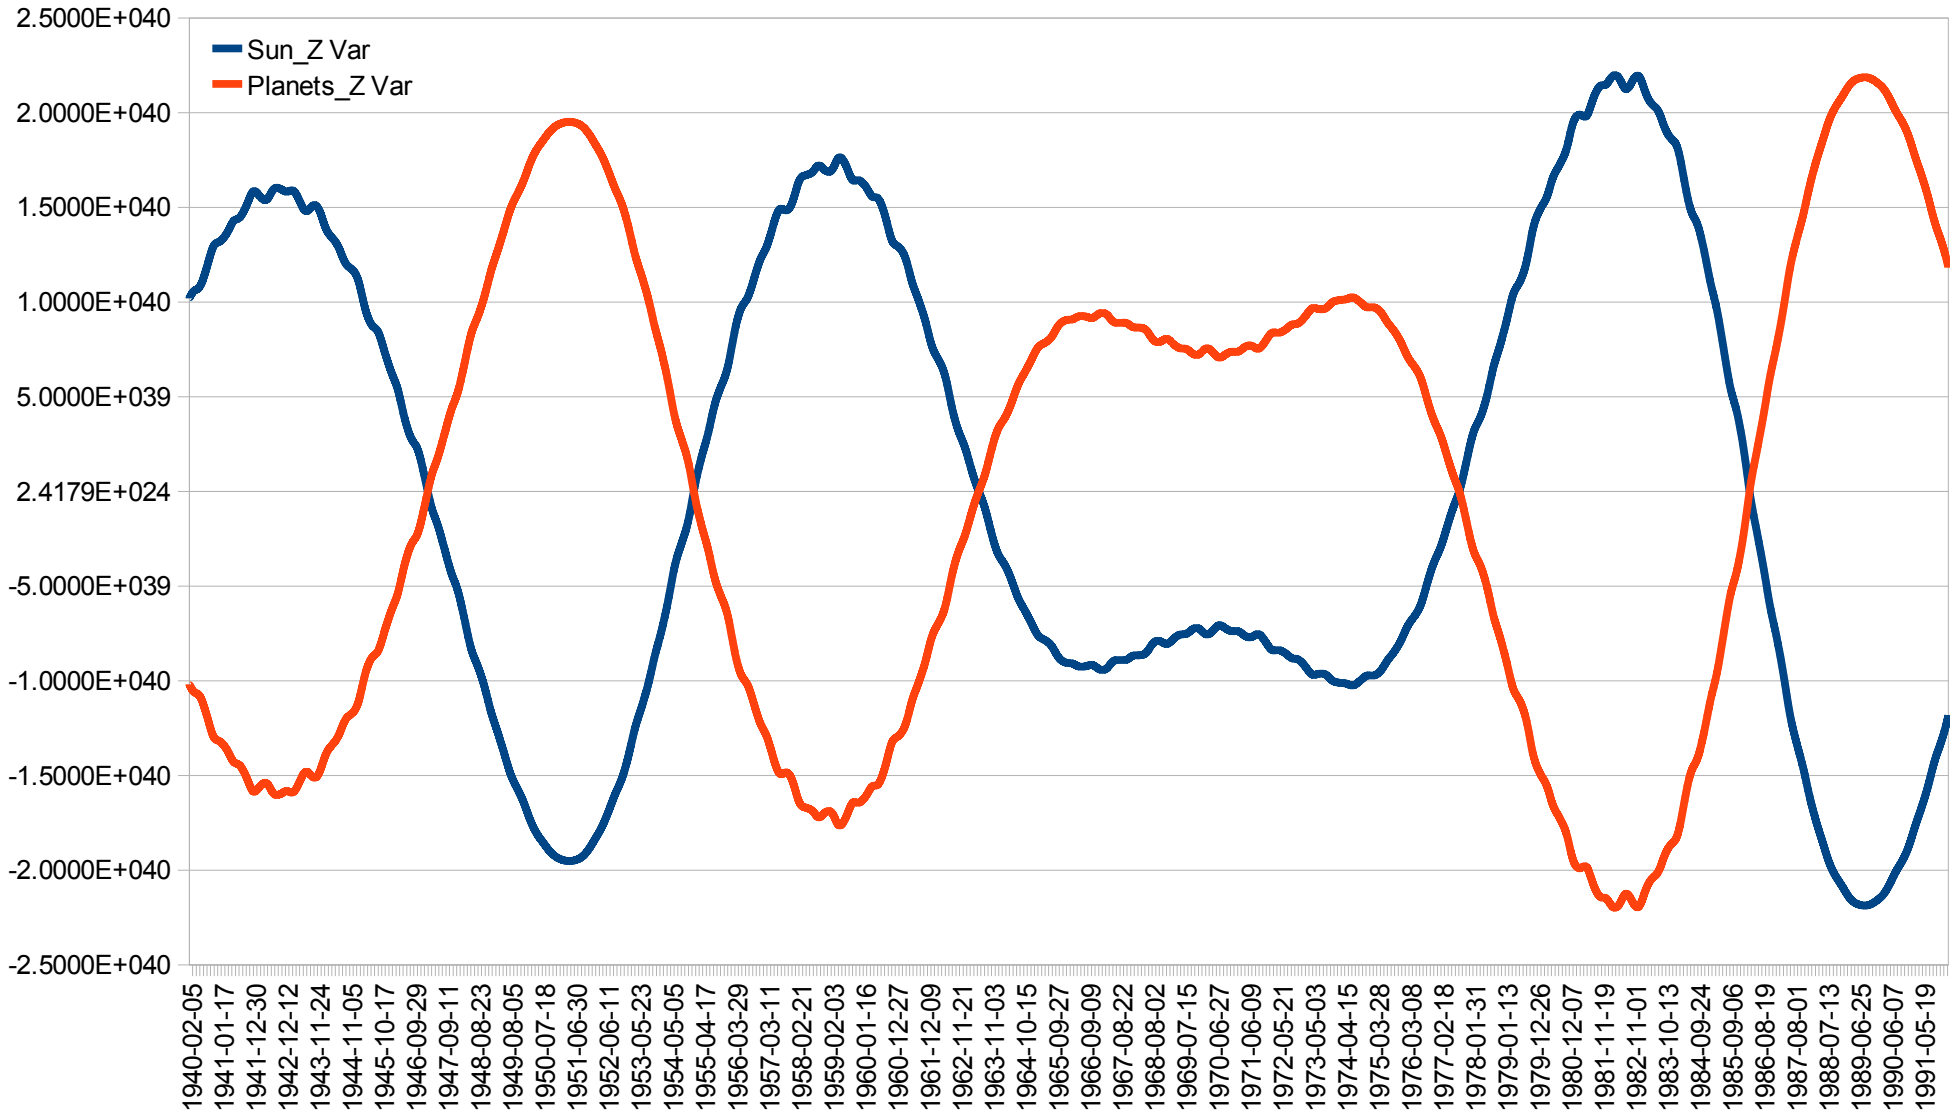

Orbital Angular Momentum (variation)

Sun_z vs. Planets_z summed